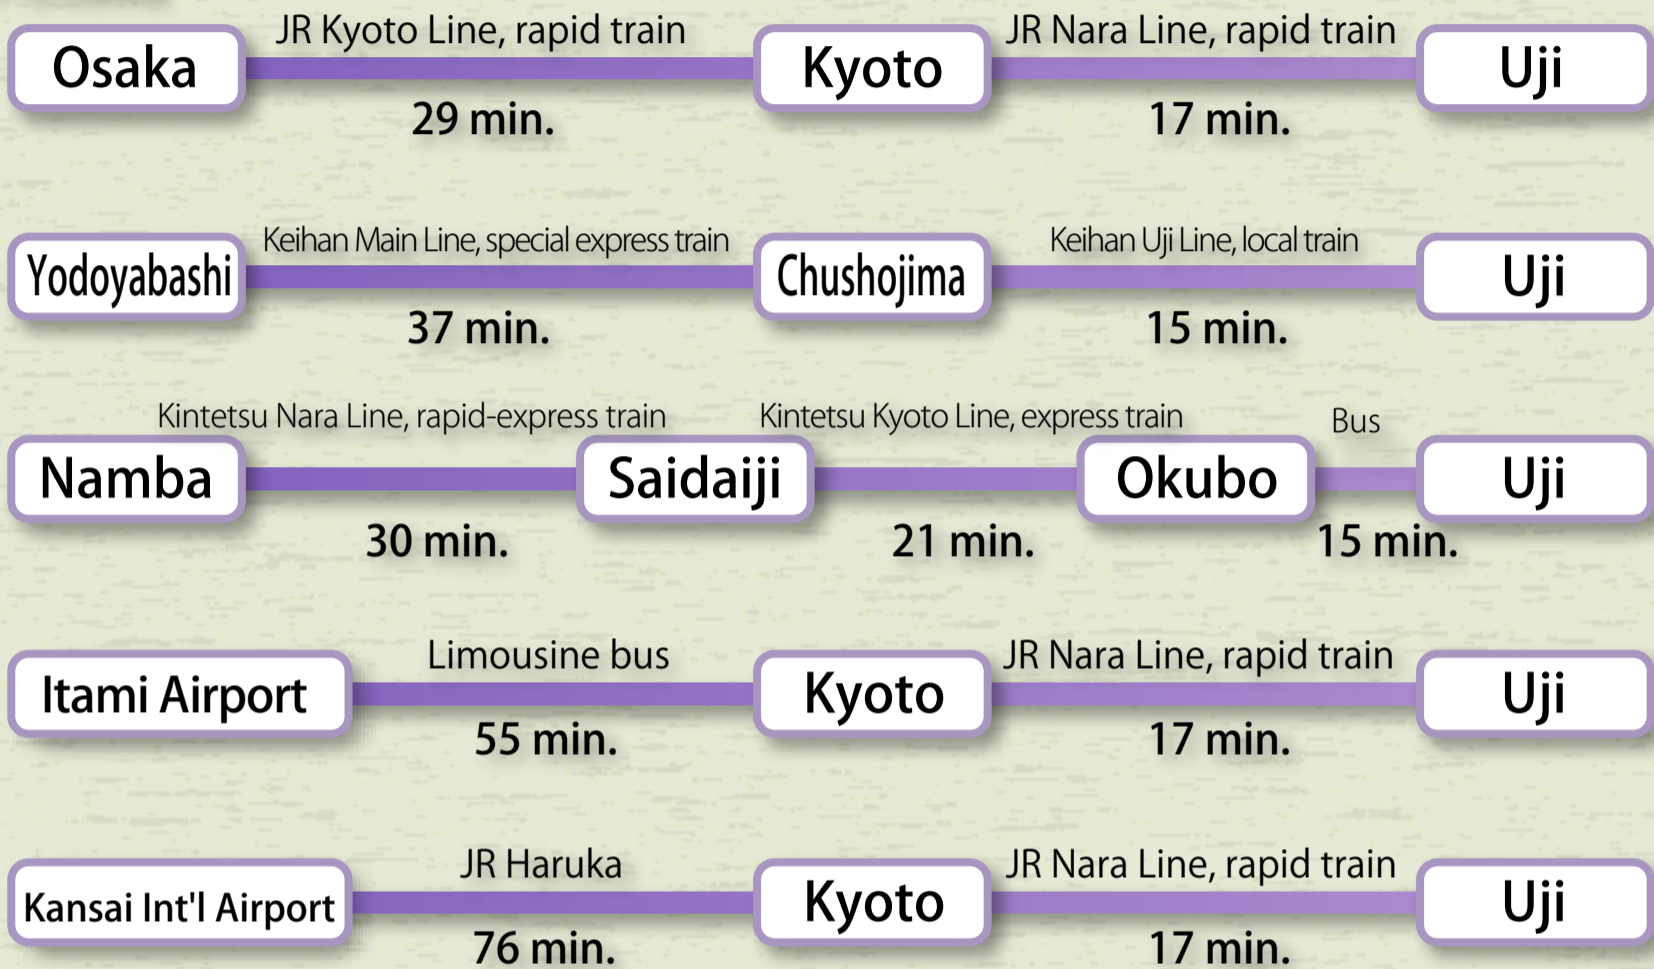

Directions to the Tale of Genji Museum, Uji City by Train

From Osaka

From Tokyo

From Kyoto